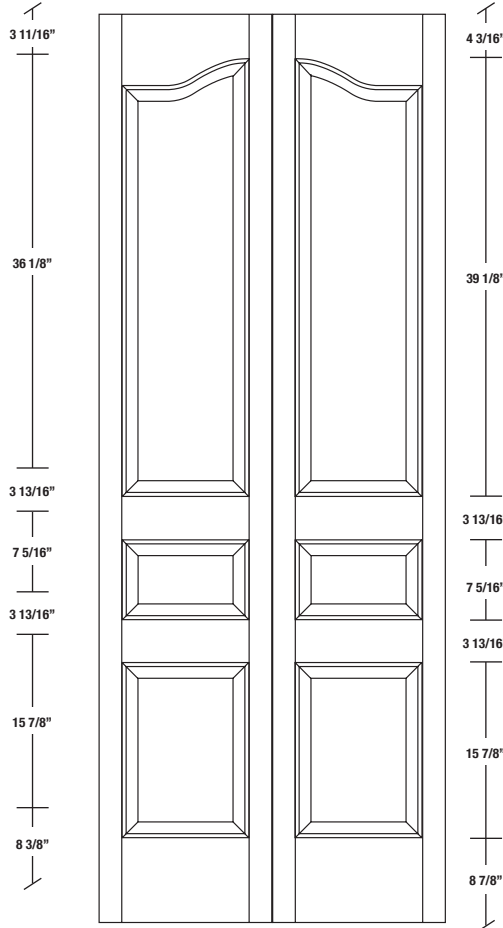

Technical drawings 6/7 - 6/11 - 7/11

Bifold Panel Door - U.S. specs

1 800.567.2931
T 819.535.5588
F 819.535.1104

www.milette doors.com

203ASP

WIDTH				
36"		13 5/8"		13 5/8"
34"		12 5/8"		12 5/8"
32"		11 5/8"		11 5/8"
30"	2 1/16"	10 5/8"	2 1/16"	10 5/8"
28"		9 5/8"		9 5/8"
26"		8 5/8"		8 5/8"
24"		7 5/8"		7 5/8"

FOR SMALLER SIZES REFER TO MODEL #203ACP P.155

203ASP

WIDTH				
36"		13 5/8"		13 5/8"
34"		12 5/8"		12 5/8"
32"		11 5/8"		11 5/8"
30"	2 1/16"	10 5/8"	2 1/16"	10 5/8"
28"		9 5/8"		9 5/8"
26"		8 5/8"		8 5/8"
24"		7 5/8"		7 5/8"