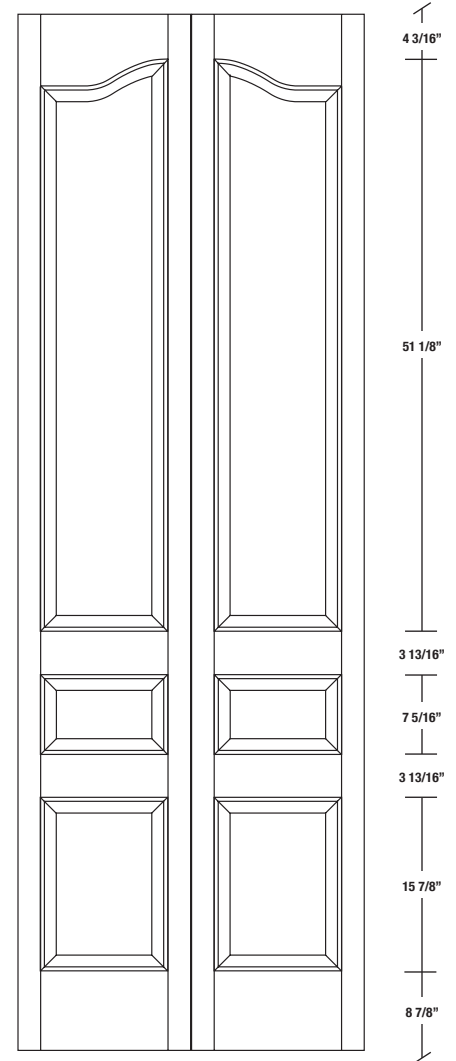

Technical drawings 6/7 - 6/11 - 7/11

Bifold Panel Door - U.S. specs

1 800.567.2931
T 819.535.5588
F 819.535.1104

www.milette doors.com

203ASP

WIDTH				
36"		13 5/8"		13 5/8"
34"		12 5/8"		12 5/8"
32"		11 5/8"		11 5/8"
30"	2 1/16"	10 5/8"	2 1/16"	10 5/8"
28"		9 5/8"		9 5/8"
26"		8 5/8"		8 5/8"
24"		7 5/8"		7 5/8"

FOR SMALLER SIZES REFER TO MODEL #203ACP P.155

203ASP

WIDTH				
36"		13 5/8"		13 5/8"
34"		12 5/8"		12 5/8"
32"		11 5/8"		11 5/8"
30"	2 1/16"	10 5/8"	2 1/16"	10 5/8"
28"		9 5/8"		9 5/8"
26"		8 5/8"		8 5/8"
24"		7 5/8"		7 5/8"

FOR SMALLER SIZES REFER TO MODEL #203ACP P.155