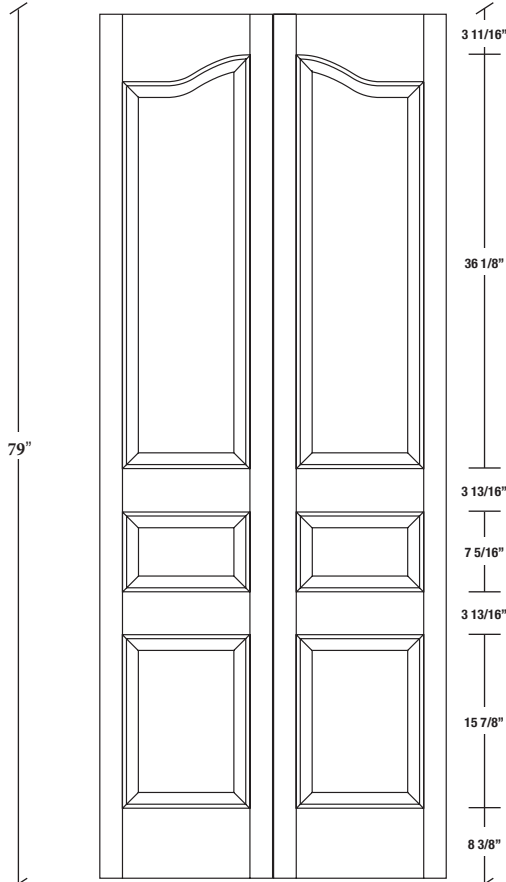

Technical drawings 6/7 - 6/11 - 7/11

Bifold Panel Door - U.S. specs

1 800.567.2931
T 819.535.5588
F 819.535.1104

www.milette doors.com

203ASP

WIDTH				
36"		13 5/8"		13 5/8"
34"		12 5/8"		12 5/8"
32"		11 5/8"		11 5/8"
30"	2 1/16"	10 5/8"	2 1/16"	10 5/8"
28"		9 5/8"		9 5/8"
26"		8 5/8"		8 5/8"
24"		7 5/8"		7 5/8"

FOR SMALLER SIZES REFER TO MODEL #203ACP P.155

203ASP

WIDTH				
36"		13 5/8"		13 5/8"
34"		12 5/8"		12 5/8"
32"		11 5/8"		11 5/8"
30"	2 1/16"	10 5/8"	2 1/16"	10 5/8"
28"		9 5/8"		9 5/8"
26"		8 5/8"		8 5/8"
24"		7 5/8"		7 5/8"