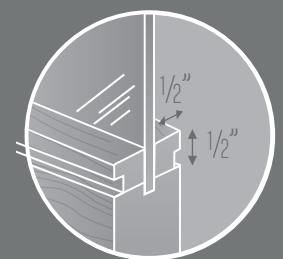

ART-DECO

Shaker One-lite bifold frame doors

Wood species available

Birch, Clear Pine, Maple,
Oak, MDF Primed
Doors shown in Primed.

Standard measurements

Thickness: 1 3/8"
Width: 1/8 to 3/0
Height: 6/7 - 6/11 - 7/5 - 7/11

Visit our web site For 3D sample.