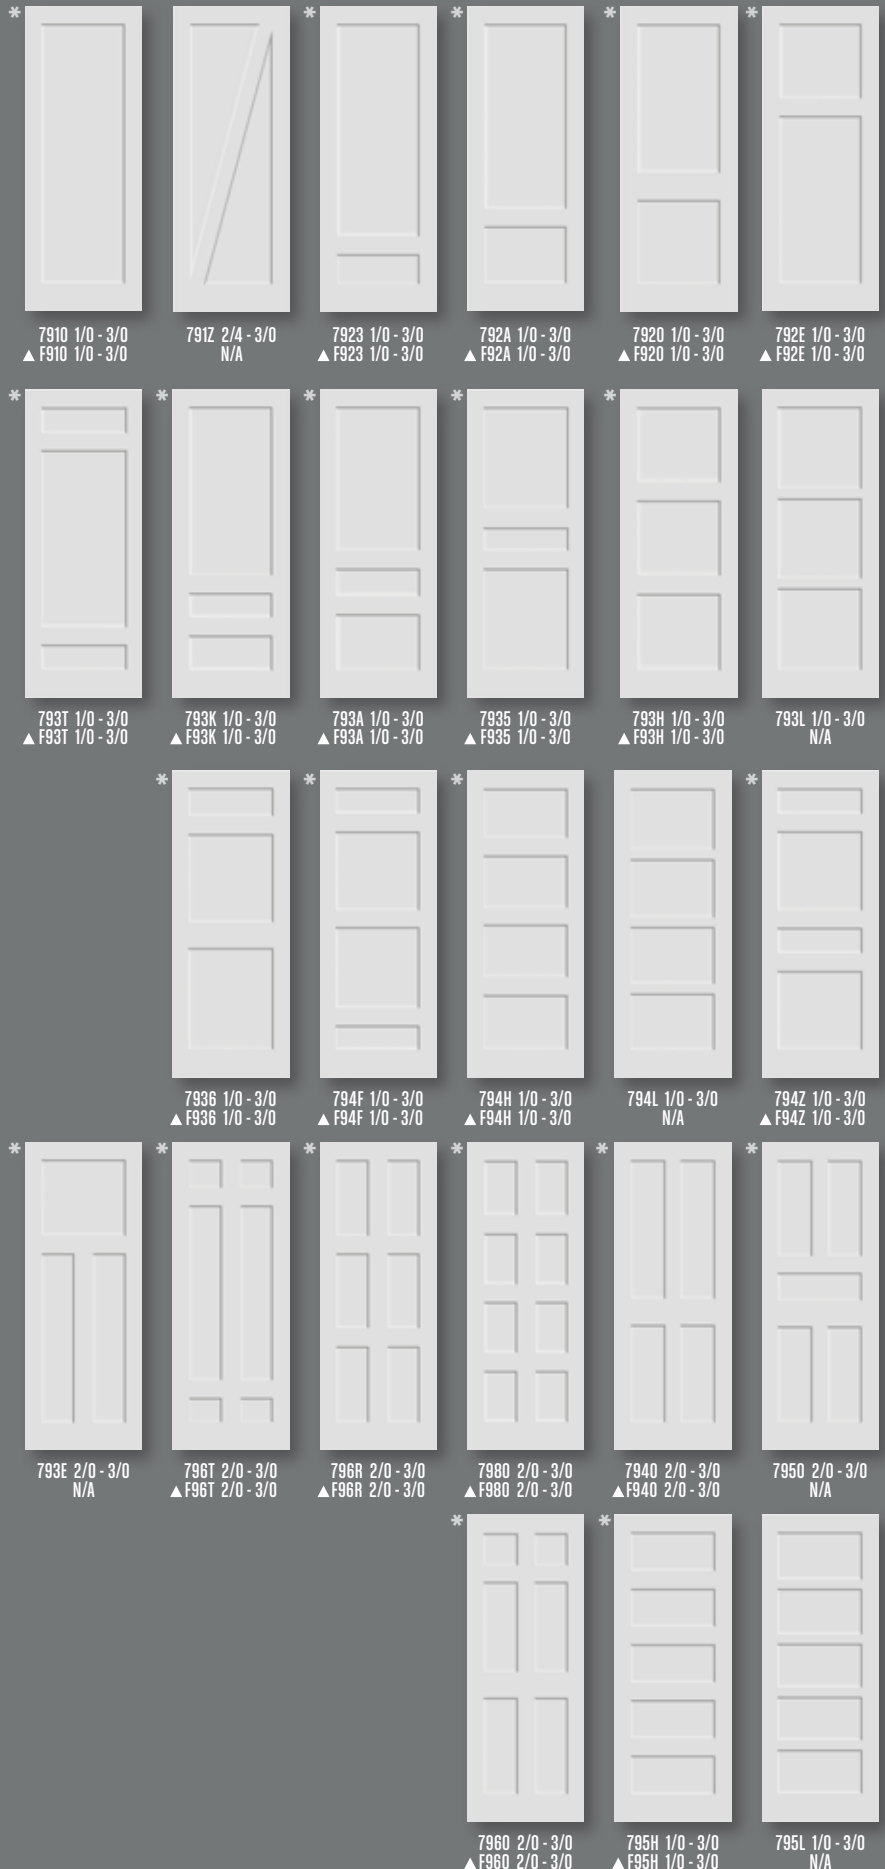

Visit our web site For 3D sample.