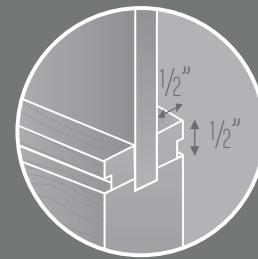

## Standard measurements

Thickness: 1 3/8"

Width: 1/8 to 3/0

Height: 6/7 - 6/11 - 7/5 - 7/11

▲ E-STICKING

ART-DECO

Doors 795HP, Clear Pine

Visit our web site for 3D sample.